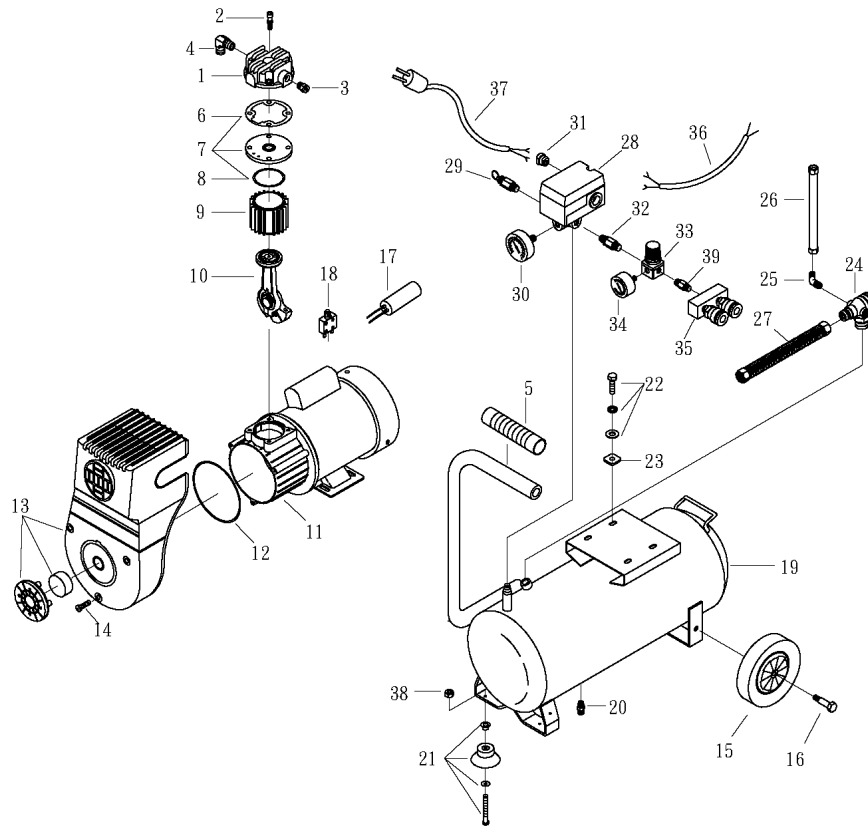

## SPARE PARTS LIST

NO : QC-1512

REF. NO.	DESCRIPTION	PART NO.	QTY.	REF. NO.	DESCRIPTION	PART NO.	QTY.
1	Cylinder head	3101096H	1	21	Rubber pad set	3433005-A	4
2	Allen bolt set	3B01-M06*080V	4	22	Hexagon bolt set	3B00-FM06*015VW	4
3	Auto relief valve	2409003	1	23	Rubber gasket	2439008	4
4	Exhaust elbow	2N06-02T03HL	1	24	Check valve	2414036X	1
5	Grip	2432004	1	25	Unloading elbow	2N06-01T02H	1
6	Cylinder head gasket	2G01-023H	1	26	Unloading tube set	3B2-02*500F	1
7	Exhaust valve seat set	3B11-A9000A	1	27	Exhaust tube set	3B2-03*360	1
8	Valve seat gasket	2G03-017	1	28	Pressure switch	2E21-B027DC	1
9	Cylinder	3201065	1	29	Pressure relief valve	2406018A	1
10	Rod set	3B34-MB57	1	30	Pressure gauge	2D12-20D2001Q	1
11	Motor set	3B8-MB5702P	1	31	Strain relief bushint	2E04-009	2
12	Front cover gasket	2G07-009	1	32	Nipple	2N01-02N02N045	1
13	Shroud	2428012	1	33	Regulator	2408025L	1
14	Bolt	2B02-FM5*015	3	34	Pressure gauge	2D12-15D2001Q	1
15	Tank wheel	2402025	2	35	Quick coupler	07MQC2B-C	1
16	Tank wheel bolt	2418001	2	36	Cable	2E02-1230502Y2T	1
17	Running capacitor	2E27-030F2535	1	37	Power cable	2E01-012S	1
18	Circuit breaker	2E25-08A	1	38	U-nut	2B21-PM05	2
19	Air tank	3401390	1	39	Nipple	2N01-001	1
20	Drain valve	2405011	1				