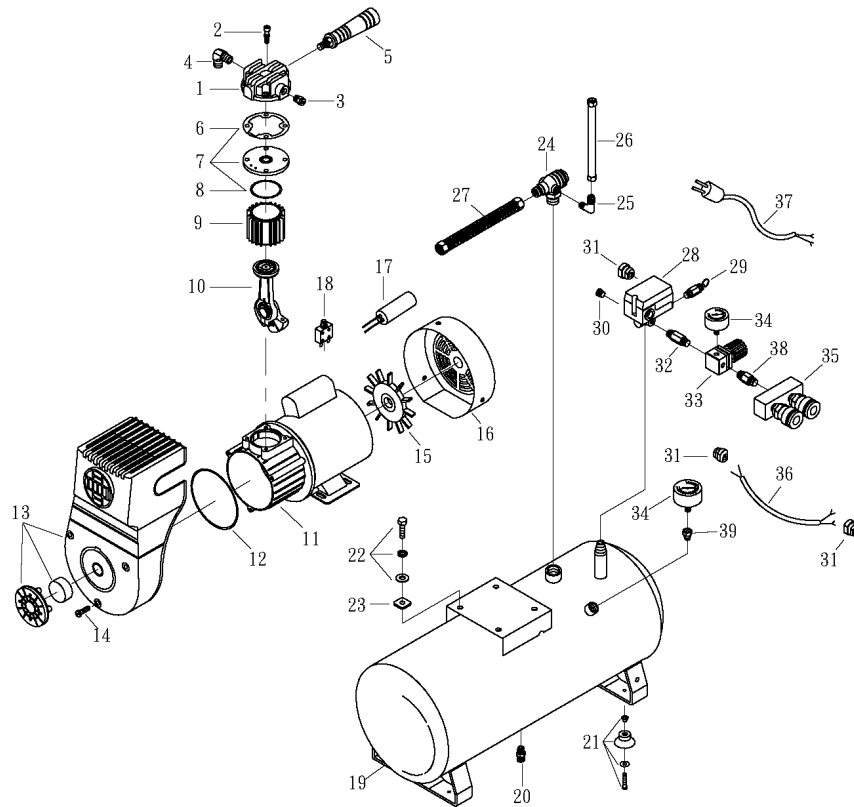

OMEGA COMPRESSORS

For us, it's not just business. It's personal.

MODEL : LA-5702

SPARE PARTS LIST

NO : QC-1602

REF. NO.	DESCRIPTION	PART NO.	QTY.	REF. NO.	DESCRIPTION	PART NO.	QTY.
1	Cylinder head	3101096H	1	21	Rubber pad set	3433005-A	4
2	Allen bolt set	3E01-M06*080V	4	22	Hexagon bolt set	3B00-FM06*015VW	4
3	Auto relief valve	2409003	1	23	Rubber gasket	2439008	4
4	Exhaust elbow	2N06-02T03HL	1	24	Check valve	2414036RX	1
5	Grip	3432011	1	25	Unloading elbow	2N06-01T02H	1
6	Cylinder head gasket	2G01-023H	1	26	Unloading tube set	3B2-02*190F	1
7	Exhaust valve seat set	3B11-A9000A	1	27	Exhaust tube set	3B2-03*380	1
8	Valve seat gasket	2G03-017	1	28	Pressure switch	2E21-B027BC	1
9	Cylinder	3201065	1	29	Pressure relief valve	2406018A	1
10	Piston rod balancer set	3B34-MB57	1	30	Plug	2N33-009	1
11	Motor set	3B8-MB5702P	1	31	Strain relief bushing	2E04-008	3
12	Front cover gasket	2G07-009	1	32	Nipple	2N01-058	1
13	Shroud	2428012	1	33	Regulator	2408025L	1
14	Bolt	2B02-FM5*015	3	34	Pressure gauge	2D12-15D200IQ	2
15	Cooling fan	2336024	1	35	Quick coupler	07MOC2B-C	1
16	Cooling fan cover	2337011	1	36	Cable	2E02-1230382Y2T	1
17	Running capacitor	2E27-030F2535	1	37	Power cable	2E01-012S	1
18	Circuit breaker	2E25-08A	1	38	Nipple	2N01-001	1
19	Air tank	3401485	1	39	Bushing	2N02-02N01NC	1
20	Drain valve	2405011	1				