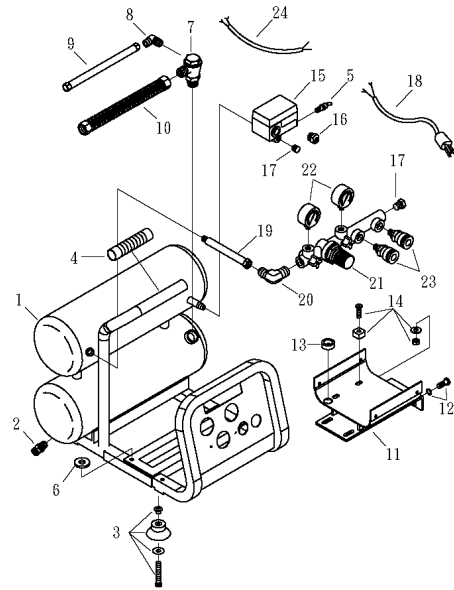

OMEGA COMPRESSORS

For us, it's not just business. It's personal.

MODEL :DD-2022S (Pump)

MODEL :DD-2022S (Receive Tank)

SPARE PARTS LIST

NO : QC-2103

REF. NO.	DESCRIPTION	PART NO.	QTY.	REF. NO.	DESCRIPTION	PART NO.	QTY.
1	Cylinder head	3101042	1	13	Motor set	388-NA1002	1
2	Allen bolt set	3801-M06*040V	4	14	Crankcase base gasket	2608-001	1
3	Exhaust elbow gasket	2609-001H	1	15	Crankcase base	3349001	1
4	Exhaust elbow	2N06-04H	1	16	Bolt	2802-FM5*015	4
5	Allen bolt	2801-M08*020	2	17	Oil draining plug	2N33-001	1
6	Air filter	2140019A	1	18	Dipstick set	2339008A	1
7	Filter element	2142013	1	19	Centrifugal switch set	2E24-14064P	1
8	Inlet&Exhaust valve assembly	3813-AC0747	1	20	Cooling fan	2336037-2	1
9	Piston ring set	3832-47N	1	21	Shroud	2428003	1
10	Piston set	3831-47	1	22	Bolt	2300-FM05*010WS	6
11	Rod	2315033	1	23	Starting capacitor	2E28-300F1240	1
12	Crankshaft & balancer	3304076	1	24	Thermal protector	2E25-15A	1

SPARE PARTS LIST

NO : QC-2103

REF. NO.	DESCRIPTION	PART NO.	QTY.	REF. NO.	DESCRIPTION	PART NO.	QTY.
1	Air tank	3401542A	1	13	Bushing	2E04-101	1
2	Drain valve	2405011	1	14	Motor feet set bolt	3E08-FM08*30-A	4
3	Rubber pad set	3433011-A	4	15	Pressure switch	2E21-B027BC	1
4	Grip	2432004	1	16	Strain relief bushing	2E04-010	2
5	Pressure relief valve	2406018A	1	17	Plug	2E14-ST02E	3
6	Body seat block	2439008	6	18	Power cable	2E01-012	1
7	Check valve	2414025	1	19	Soft tube	2T06-026	1
8	Unloading elbow	2N06-01T02H	1	20	Exhaust elbow	2N06-02T02F	1
9	Unloading tube	3E2-02*240F	1	21	Regulator	2408027	1
10	Exhaust soft tube	2T02-04*0440	1	22	Pressure gauge	2D12-15V2001Q	2
11	Tank seating	3401203A	1	23	Quick coupler(female)	07MS0174M-B	2
12	Hexagon bolt set	3800-FM08*020V	4	24	Cable	2E02-2030602Y2I	1