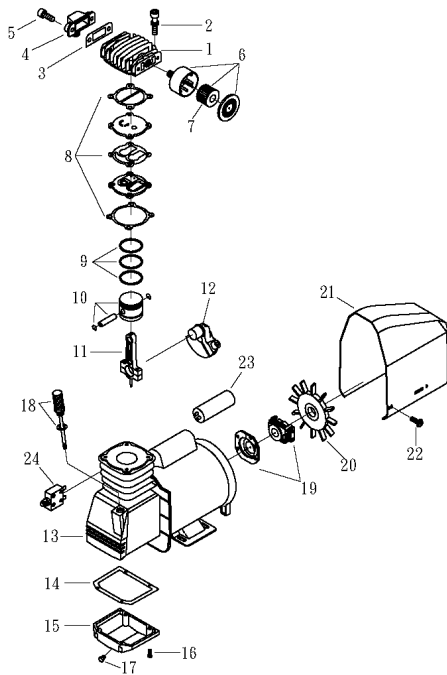

OMEGA COMPRESSORS

For us, it's not just business. It's personal.

MODEL :DD-2022S (Pump)

MODEL :DD-2022S (Receive Tank)

SPARE PARTS LIST

NO : QC-2103

REF. NO.	DESCRIPTION	PART NO.	QTY.	REF. NO.	DESCRIPTION	PART NO.	QTY.
1	Cylinder head	3101042	1	13	Motor set	388-NA1002	1
2	Allen bolt set	3801-M06*040V	4	14	Crankcase base gasket	2608-001	1
3	Exhaust elbow gasket	2609-001H	1	15	Crankcase base	3349001	1
4	Exhaust elbow	2N06-04H	1	16	Bolt	2802-FM5*015	4
5	Allen bolt	2801-M08*020	2	17	Oil draining plug	2N33-001	1
6	Air filter	2140019A	1	18	Dipstick set	2339008A	1
7	Filter element	2142013	1	19	Centrifugal switch set	2E24-14064P	1
8	Inlet&Exhaust valve assembly	3813-AC0747	1	20	Cooling fan	2336037-2	1
9	Piston ring set	3832-47N	1	21	Shroud	2428003	1
10	Piston set	3831-47	1	22	Bolt	2300-FM05*010WS	6
11	Rod	2315033	1	23	Starting capacitor	2E28-300F1240	1
12	Crankshaft & balancer	3304076	1	24	Thermal protector	2E25-15A	1

SPARE PARTS LIST

NO : QC-2103

REF. NO.	DESCRIPTION	PART NO.	QTY.	REF. NO.	DESCRIPTION	PART NO.	QTY.
1	Air tank	3401542A	1	13	Bushing	2E04-101	1
2	Drain valve	2405011	1	14	Motor feet set bolt	3E08-FM08*30-A	4
3	Rubber pad set	3433011-A	4	15	Pressure switch	2E21-B027BC	1
4	Grip	2432004	1	16	Strain relief bushing	2E04-010	2
5	Pressure relief valve	2406018A	1	17	Plug	2E14-ST02E	3
6	Body seat block	2439008	6	18	Power cable	2E01-012	1
7	Check valve	2414025	1	19	Soft tube	2T06-026	1
8	Unloading elbow	2N06-01T02H	1	20	Exhaust elbow	2N06-02T02F	1
9	Unloading tube	3E2-02*240F	1	21	Regulator	2408027	1
10	Exhaust soft tube	2T02-04*0440	1	22	Pressure gauge	2D12-15V2001Q	2
11	Tank seating	3401203A	1	23	Quick coupler(female)	07MS0174M-B	2
12	Hexagon bolt set	3800-FM08*020V	4	24	Cable	2E02-2030602Y2I	1