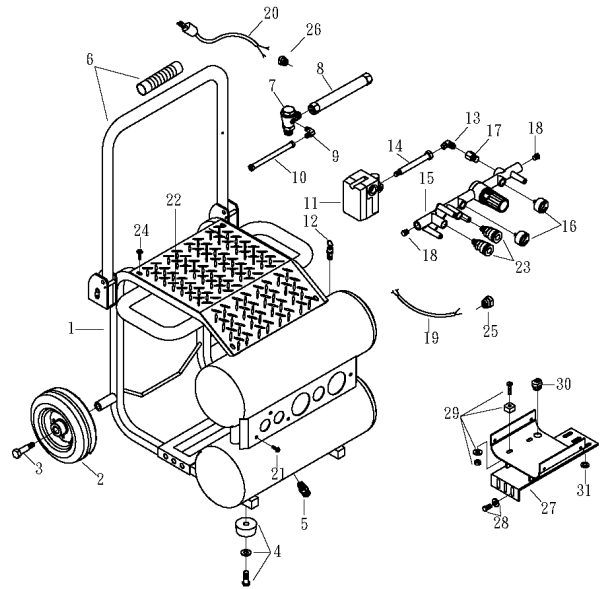

OMEGA COMPRESSORS

For us, it's not just business. It's personal.

MODEL :DD-2022HP (Pump)

SPARE PARTS LIST

NO : QC-2012

REF. NO.	DESCRIPTION	PART NO.	QTY	REF. NO.	DESCRIPTION	PART NO.	QTY
1	Cylinder head	3101042	1	13	Motor set	3B8-NA1002	1
2	Allen bolt set	3B01-M06*040V	4	14	Crankcase base gasket	2C08-001	1
3	Exhaust elbow gasket	2509-001H	1	15	Crankcase base	3349001	1
4	Exhaust elbow	2N06-04H	1	16	Bolt	2B02-FM5*015	4
5	Allen bolt	2B01-M08*020	2	17	Oil draining plug	2N33-001	1
6	Air filter	2140019A	1	18	Dipstick set	2330008A	1
7	Filter element	2142013	1	19	Centrifugal switch set	2E24-14064P	1
8	Inlet&Exhaust valve assembly	3B13-AC0747	1	20	Cooling fan	2336037-2	1
9	Piston ring set	3B32-47N	1	21	Shroud	2428003	1
10	Piston set	3B31-47	1	22	Bolt	2B00-FM05*010WB	6
11	Rod	2315033	1	23	Starting capacitor	2E28-300F1240	1
12	Crankshaft & balancer	3304076	1	24	Circuit breaker	2E25-15A	1

MODEL : DD-2022HP (Receiver Tank)

SPARE PARTS LIST

NO : QC-2012

REF. NO.	DESCRIPTION	PART NO.	QTY	REF. NO.	DESCRIPTION	PART NO.	QTY
1	Air tank	3401750	1	17	Bushing	2N02-005	1
2	Tank wheel	2402042B	2	18	Plug	2B14-ST02E	3
3	Tank wheel bolt	2418005	2	19	Cable	2E02-2030702V2T	1
4	Rubber pad set	3433013-A	2	20	Power cable	2E01-012W	1
5	Drain valve	2405011	1	21	Hexagon bolt set	2B00-FM06*016W	4
6	Grip set	3432084-A	1	22	Shield	3420080	1
7	Check valve	2414025	1	23	Quick coupler	07M501/4M-B	2
8	Tube	2T02-04*0440	1	24	Bolt	2B00-FM05*010WB	4
9	Elbow	2N06-01T02H	1	25	Strain relief bushing	2E04-009	1
10	Unloading tube	3B2-024170F	1	26	Strain relief bushing	2E04-012	1
11	Pressure switch	2E21-8027DC	1	27	Body seat	3401203A	1
12	Pressure relief valve	2406018A	1	28	Hexagon bolt set	3B08-FM08*015V	4
13	Exhaust elbow	2N06-02T02F	1	29	Motor feet bolt set	3B08-FM08*030-A	4
14	Tube	2T06-030	1	30	Strain relief bushing	2E04-010	1
15	Regulator	2408028	1	31	Body seat block	2439008	4
16	Pressure gauge	2D12-20D2001Q	2				