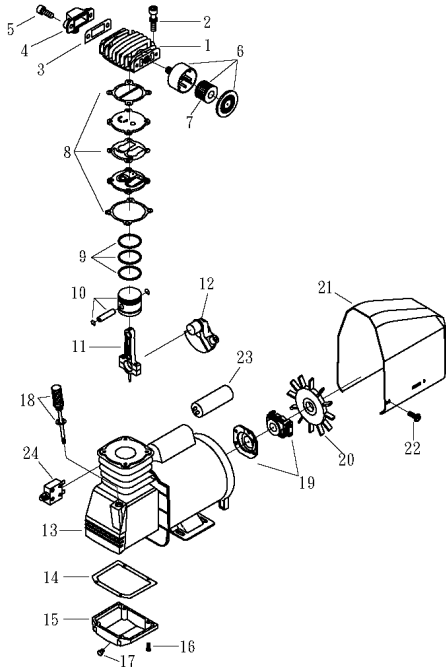

OMEGA COMPRESSORS

For us, it's not just business. It's personal.

MODEL :DD-2022HP (Pump)

SPARE PARTS LIST

NO : QC-2012

REF. NO.	DESCRIPTION	PART NO.	QTY	REF. NO.	DESCRIPTION	PART NO.	QTY
1	Cylinder head	3101042	1	13	Motor set	3B8-NA1002	1
2	Allen bolt set	3B01-M06*040V	4	14	Crankcase base gasket	2C08-001	1
3	Exhaust elbow gasket	2509-001H	1	15	Crankcase base	3349001	1
4	Exhaust elbow	2N06-04H	1	16	Bolt	2B02-FM5*015	4
5	Allen bolt	2B01-M08*020	2	17	Oil draining plug	2N33-001	1
6	Air filter	2140019A	1	18	Dipstick set	2330008A	1
7	Filter element	2142013	1	19	Centrifugal switch set	2E24-14064P	1
8	Inlet&Exhaust valve assembly	3B13-AC0747	1	20	Cooling fan	2336037-2	1
9	Piston ring set	3B32-47N	1	21	Shroud	2428003	1
10	Piston set	3B31-47	1	22	Bolt	2B00-FM05*010WB	6
11	Rod	2315033	1	23	Starting capacitor	2E28-300F1240	1
12	Crankshaft & balancer	3304076	1	24	Circuit breaker	2E25-15A	1

MODEL : DD-2022HP (Receiver Tank)

SPARE PARTS LIST

NO : QC-2012

REF. NO.	DESCRIPTION	PART NO.	QTY	REF. NO.	DESCRIPTION	PART NO.	QTY
1	Air tank	3401750	1	17	Bushing	2N02-005	1
2	Tank wheel	2402042B	2	18	Plug	2B14-ST02E	3
3	Tank wheel bolt	2418005	2	19	Cable	2E02-2030702V2T	1
4	Rubber pad set	3433013-A	2	20	Power cable	2E01-012W	1
5	Drain valve	2405011	1	21	Hexagon bolt set	2B00-FM06*016W	4
6	Grip set	3432084-A	1	22	Shield	3420080	1
7	Check valve	2414025	1	23	Quick coupler	07M501/4M-B	2
8	Tube	2T02-04*0440	1	24	Bolt	2B00-FM05*010WB	4
9	Elbow	2N06-01T02H	1	25	Strain relief bushing	2E04-009	1
10	Unloading tube	3B2-024170F	1	26	Strain relief bushing	2E04-012	1
11	Pressure switch	2E21-8027DC	1	27	Body seat	3401203A	1
12	Pressure relief valve	2406018A	1	28	Hexagon bolt set	3B08-FM08*015V	4
13	Exhaust elbow	2N06-02T02F	1	29	Motor feet bolt set	3B08-FM08*030-A	4
14	Tube	2T06-030	1	30	Strain relief bushing	2E04-010	1
15	Regulator	2408028	1	31	Body seat block	2439008	4
16	Pressure gauge	2D12-20D2001Q	2				