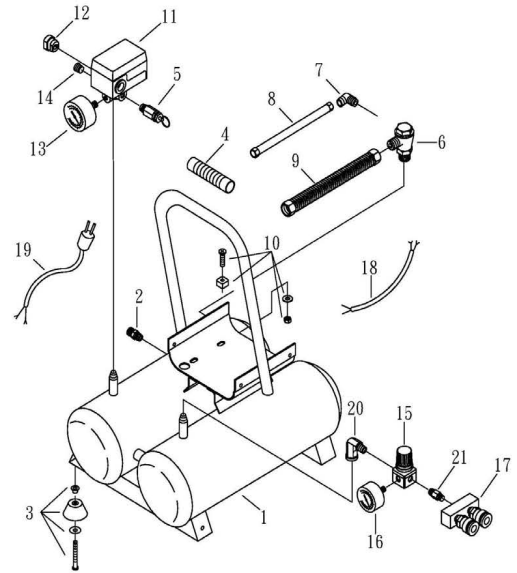

OMEGA COMPRESSORS

For us, it's not just business. It's personal.

MODEL:DD-2022B(Pump)

MODEL: DD-2022B(Receiver Tank)

SPARE PARTS LIST

NO: QC-2011

REF. NO.	DESCRIPTION	PART NO.	QTY.	REF. NO.	DESCRIPTION	PART NO.	QTY.
1	Cylinder head	3101042	1	13	Motor set	3B8-NA1002	1
2	Allen bolt set	3B01-M06*040V	4	14	Crankcase base gasket	2G08-001	1
3	Exhaust elbow gasket	2G09-001H	1	15	Crankcase base	3349001	1
4	Exhaust elbow	2N06-04H1	1	16	Bolt	2B02-FM5*015	4
5	Allen bolt	2B01-M08*020	2	17	Oil draining plug	2N33-001	1
6	Air filter	2140019A	1	18	Dipstick set	2339008A	1
7	Filter element	2142013	1	19	Centrifugal switch set	2E24-14064P	1
8	Inlet&Exhaust valve	3B13-AC0747	1	20	Cooling fan	2336037-2	1
9	Piston ring set	3B32-47N	1	21	Shroud	2428003	1
10	Piston set	3B31-47	1	22	Bolt	2B00-FM05*010WB	6
11	Rod	2315033	1	23	Starting capacitor	2E28-300F1240	1
12	Crankshaft & balancer	3304076	1	24	Thermal protector	2E25-15A	1

SPARE PARTS LIST

NO: QC-2011

REF. NO.	DESCRIPTION	PART NO.	QTY.	REF. NO.	DESCRIPTION	PART NO.	QTY.
1	Air tank	3401464	1	12	Strain relief bushing	2E04-010	2
2	Drain valve	2405011	1	13	Pressure gauge	2D12-20D200IQ	1
3	Rubber pad set	3433011-A	4	14	Plug	2B14-ST02E	1
4	Grip	2432102	1	15	Regulator	2408025L	1
5	Pressure relief valve	2406018A	1	16	Pressure gauge	2D12-15D200IQ	1
6	Check valve	2414025T	1	17	Quick coupler	07MQC2B-C	1
7	Unloading elbow	2N06-01T02H	1	18	Cable	2E02-2030382Y2T	1
8	Unloading tube	3B2-02*450F	1	19	Power cable	2E01-012	1
9	Exhaust tube	3B2-04*420	1	20	Exhaust elbow	2N08-02T02TEC	1
10	Motor feet set bolt	3B08-FM08*30-A	4	21	Nipple	2N01-001	1
11	Pressure switch	2E21-B027BC	1				