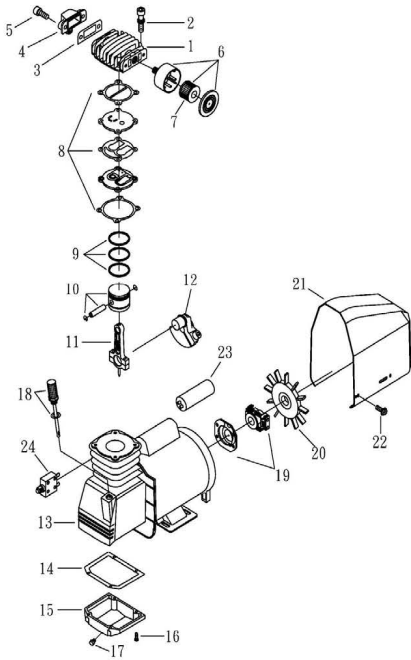

OMEGA COMPRESSORS

For us, it's not just business. It's personal.

MODEL:DD-2022B(Pump)

MODEL: DD-2022B(Receiver Tank)

SPARE PARTS LIST

NO: QC-2011

REF. NO.	DESCRIPTION	PART NO.	QTY.	REF. NO.	DESCRIPTION	PART NO.	QTY.
1	Cylinder head	3101042	1	13	Motor set	3B8-NA1002	1
2	Allen bolt set	3B01-M06*040V	4	14	Crankcase base gasket	2G08-001	1
3	Exhaust elbow gasket	2G09-001H	1	15	Crankcase base	3349001	1
4	Exhaust elbow	2N06-04H1	1	16	Bolt	2B02-FM5*015	4
5	Allen bolt	2B01-M08*020	2	17	Oil draining plug	2N33-001	1
6	Air filter	2140019A	1	18	Dipstick set	2339008A	1
7	Filter element	2142013	1	19	Centrifugal switch set	2E24-14064P	1
8	Inlet&Exhaust valve	3B13-AC0747	1	20	Cooling fan	2336037-2	1
9	Piston ring set	3B32-47N	1	21	Shroud	2428003	1
10	Piston set	3B31-47	1	22	Bolt	2B00-FM05*010WB	6
11	Rod	2315033	1	23	Starting capacitor	2E28-300F1240	1
12	Crankshaft & balancer	3304076	1	24	Thermal protector	2E25-15A	1

SPARE PARTS LIST

NO: QC-2011

REF. NO.	DESCRIPTION	PART NO.	QTY.	REF. NO.	DESCRIPTION	PART NO.	QTY.
1	Air tank	3401464	1	12	Strain relief bushing	2E04-010	2
2	Drain valve	2405011	1	13	Pressure gauge	2D12-20D200IQ	1
3	Rubber pad set	3433011-A	4	14	Plug	2B14-ST02E	1
4	Grip	2432102	1	15	Regulator	2408025L	1
5	Pressure relief valve	2406018A	1	16	Pressure gauge	2D12-15D200IQ	1
6	Check valve	2414025T	1	17	Quick coupler	07MQC2B-C	1
7	Unloading elbow	2N06-01T02H	1	18	Cable	2E02-2030382Y2T	1
8	Unloading tube	3B2-02*450F	1	19	Power cable	2E01-012	1
9	Exhaust tube	3B2-04*420	1	20	Exhaust elbow	2N08-02T02TEC	1
10	Motor feet set bolt	3B08-FM08*30-A	4	21	Nipple	2N01-001	1
11	Pressure switch	2E21-B027BC	1				