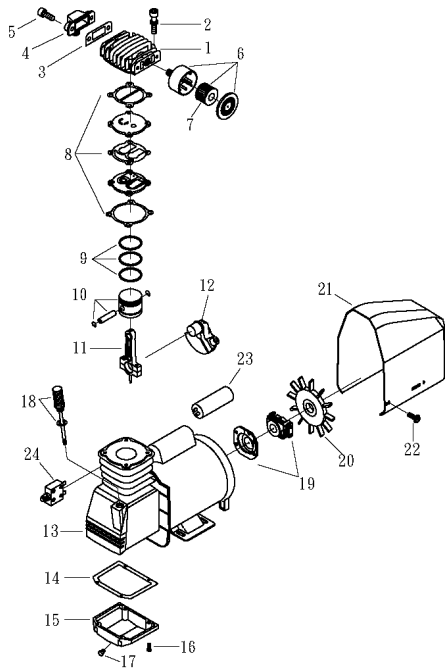

OMEGA COMPRESSORS

For us, it's not just business. It's personal.

MODEL :DD-2008 (Pump)

SPARE PARTS LIST

NO : QC-2101

REF. NO.	DESCRIPTION	PART NO.	QTY.	REF. NO.	DESCRIPTION	PART NO.	QTY.
1	Cylinder head	3101042	1	13	Motor set	3B8-NA1002	1
2	Allen bolt set	3B01-M06*040V	4	14	Crankcase base gasket	2G08-001	1
3	Exhaust elbow gasket	2G09-001H	1	15	Crankcase base	3349001	1
4	Exhaust elbow	2N06-04H	1	16	Bolt	2E02-PM5*015	4
5	Allen bolt	2B01-M08*020	2	17	Oil draining plug	2N33-001	1
6	Air filter	2140019A	1	18	Dipstick set	2339008A	1
7	Filter element	2142013	1	19	Centrifugal switch set	2E24-14064P	1
8	Inlet&Exhaust valve assembly	3B13-AC0747	1	20	Cooling fan	2330031-2	1
9	Piston ring set	3B32-47N	1	21	Shroud	2428003	1
10	Piston set	3B31-47	1	22	Bolt	2B00-PM05*010RB	6
11	Red	2319033	1	23	Starting capacitor	2E28-300F1240	1
12	Crankshaft & balancer	3304076	1	24	Thermal protector	2E25-15A	1

MODEL :DD-2008 (Receive Tank)

SPARE PARTS LIST

NO : QC-2101

REF. NO.	DESCRIPTION	PART NO.	QTY.	REF. NO.	DESCRIPTION	PART NO.	QTY.
1	Air tank	3401281QC	1	14	Pressure relief valve	2406018A	1
2	Drain valve	2405011	1	15	Pressure gauge	2D12-20D2001Q	1
3	Tank wheel	2402042B	2	16	Quick coupler	07MCC2B-C	1
4	Wheel bolt	2418005	2	17	Strain relief bushing	2E04-009	1
5	Bushing	2E04-101	1	18	Strain relief bushing	2E04-012	1
6	Rubber pad set	3433011-A	2	19	Cable	2E02-2030502Y2T	1
7	Grip	2432004	1	20	Power cable	2E01-012W	1
8	Motor feet bolt set	3B08-PM08*30-A	4	21	Nipple	2N01-02N02N045	1
9	Check valve	2414025	1	22	Regulator	2408025L	1
10	Unloading elbow	2N06-01T02H	1	23	Pressure gauge	2D12-15D2001Q	1
11	Unloading tube	3B2-02*550F	1	24	Nipple	2N01-001	1
12	Exhaust tube	3B2-04*440	1	25	U-nut	2B21-PM05	1
13	Pressure switch	2E21-R027DC	1				