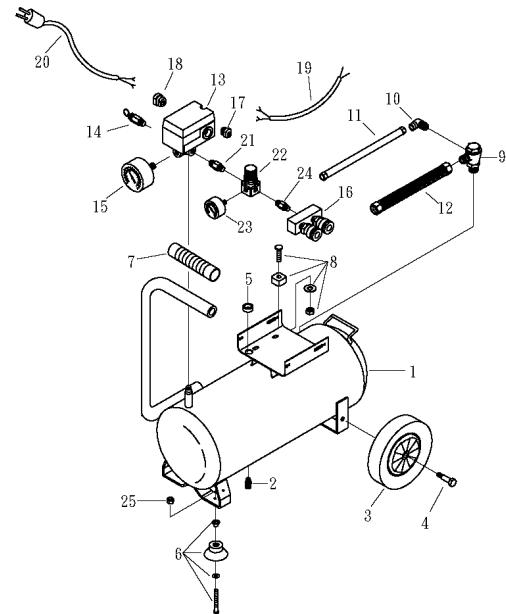

OMEGA COMPRESSORS

For us, it's not just business. It's personal.

MODEL :DD-2008 (Pump)

SPARE PARTS LIST

NO : QC-2101

REF. NO.	DESCRIPTION	PART NO.	QTY.	REF. NO.	DESCRIPTION	PART NO.	QTY.
1	Cylinder head	3101042	1	13	Motor set	3B8-NA1002	1
2	Allen bolt set	3B01-M06*040V	4	14	Crankcase base gasket	2G08-001	1
3	Exhaust elbow gasket	2G09-001H	1	15	Crankcase base	3349001	1
4	Exhaust elbow	2N06-04H	1	16	Bolt	2E02-PM5*015	4
5	Allen bolt	2B01-M08*020	2	17	Oil draining plug	2N33-001	1
6	Air filter	2140019A	1	18	Dipstick set	2339008A	1
7	Filter element	2142013	1	19	Centrifugal switch set	2E24-14064P	1
8	Inlet&Exhaust valve assembly	3B13-AC0747	1	20	Cooling fan	2330031-2	1
9	Piston ring set	3B32-47N	1	21	Shroud	2428003	1
10	Piston set	3B31-47	1	22	Bolt	2B00-PM05*010RB	6
11	Red	2319033	1	23	Starting capacitor	2E28-300F1240	1
12	Crankshaft & balancer	3304076	1	24	Thermal protector	2E25-15A	1

MODEL :DD-2008 (Receive Tank)

SPARE PARTS LIST

NO : QC-2101

REF. NO.	DESCRIPTION	PART NO.	QTY.	REF. NO.	DESCRIPTION	PART NO.	QTY.
1	Air tank	3401281QC	1	14	Pressure relief valve	2406018A	1
2	Drain valve	2405011	1	15	Pressure gauge	2D12-20D2001Q	1
3	Tank wheel	2402042B	2	16	Quick coupler	07MCC2B-C	1
4	Wheel bolt	2418005	2	17	Strain relief bushing	2E04-009	1
5	Bushing	2E04-101	1	18	Strain relief bushing	2E04-012	1
6	Rubber pad set	3433011-A	2	19	Cable	2E02-2030502Y2T	1
7	Grip	2432004	1	20	Power cable	2E01-012W	1
8	Motor feet bolt set	3B08-PM08*30-A	4	21	Nipple	2N01-02N02N045	1
9	Check valve	2414025	1	22	Regulator	2408025L	1
10	Unloading elbow	2N06-01T02H	1	23	Pressure gauge	2D12-15D2001Q	1
11	Unloading tube	3B2-02*550F	1	24	Nipple	2N01-001	1
12	Exhaust tube	3B2-04*440	1	25	U-nut	2B21-PM05	1
13	Pressure switch	2E21-R027DC	1				