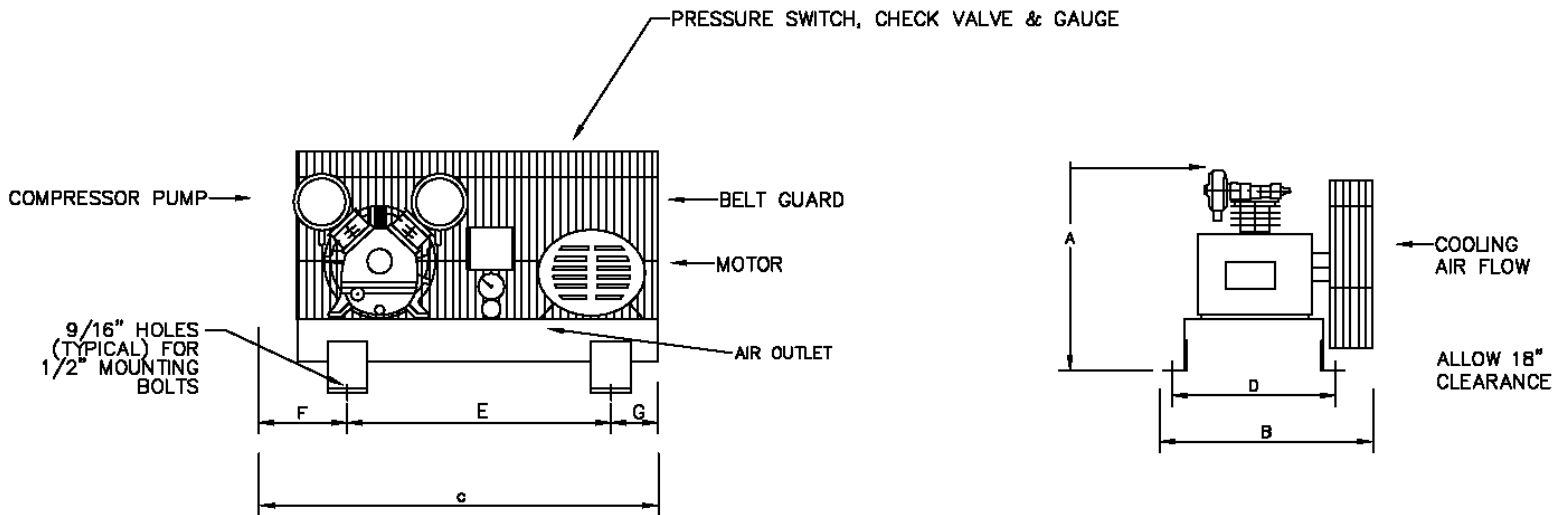

OMEGA COMPRESSORS

For us, it's not just business. It's personal.

BF-5000

PERFORMANCE DATA

MODEL	HP	DELIVERY		PRESSURE SETTINGS		RECEIVER		COMPRESSOR			
		SCFM	L/S	PSIG	KPA	Gal	US. LITERS	PUMP	RPM	CYL	STGS
BF-5000	5	20	9.44	70-90	483-621	N/A	N/A	BF-50	924	2	1

DIMENSIONAL DATA (inches)

MODEL	A	B	C	D	E	F	G
BF-5000	27	24	42	15	28	10	4

WT. DISTRIBUTION (lbs)

FT.1	FT.2	FT.3	FT.4	TOTAL
86	103	55	96	340

ELECTRICAL DATA (60Hz)

HP.	APPROX. FULL LOAD AMPS					
	Single Phase		Three Phase			
	110V.	220V.	200V.	230V.	460V.	575V.
5	N/A	21.0	15.0	13.8	6.9	5.5

BELT GUARD SIDE	
2	4
1	3

OMEGA AIR COMPRESSORS	OIL FREE SERIES	5HP BASE MOUNTED SIMPLEX COMPRESSOR	Print No: Dwg: Chk'd	ESJL33S-1 Scale: Not to Wt Dist: +-5lbs
Typical only. Data & specifications may be subject to change. May not include accessory items for any particular order.			Project Reference: