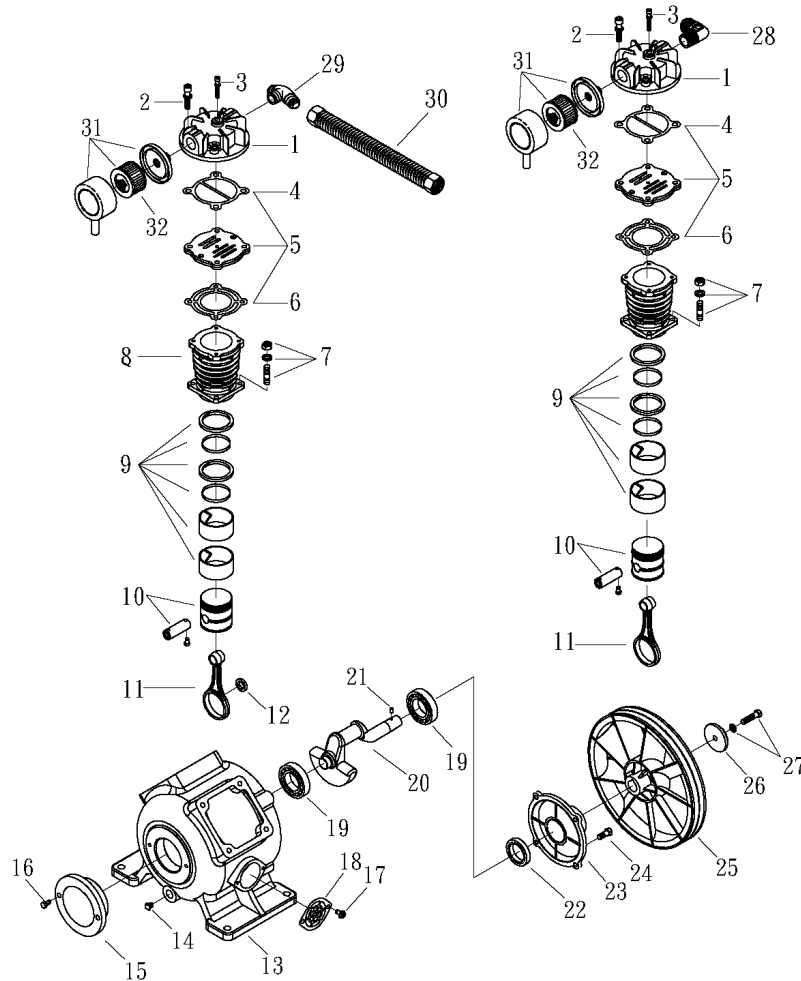

## SPARE PARTS LIST

NO : QC-2012

REF. NO.	DESCRIPTION	PART NO.	QTY.	REF. NO.	DESCRIPTION	PART NO.	QTY.
1	Cylinder head	3101085AB	2	17	Bolt	2B00-FM05*010WB	4
2	Allen bolt set	3B01-M10*055V	8	18	Breather cover set	3321010	2
3	Allen bolt set	3B01-M06*052Z	2	19	Bearing	2N35-6307LLU	2
4	Cylinder head gasket	2G01-029C	2	20	Crankshaft & balancer	3304111	1
5	Inlet&Exhaust valve assembly	3B13-K95B95	2	21	Pulley key	2N47-63*09	1
6	Valve seat gasket	2G03-020C	2	22	Oil seal	2N50-TC30*50*11	1
7	Double head screw set	3B11-003-A	8	23	Rear bearing seat	3311042	1
8	Cylinder	3201095	2	24	Hexagon bolt	2B00-SM10*025	4
9	Piston ring set	3B32-BF5090	2	25	Pulley	3PBPF-160A230M	1
10	Piston set	3B31-BF5090	2	26	Plate washer	2B34-13*52*14	1
11	Rod set	3B33-BF50	2	27	Hexagon bolt	3B00-SM12*050V	1
12	Bushing	3156103	1	28	Exhaust elbow	3N06-10T10HP	1
13	Crankcase	3301144	1	29	Exhaust three way pipe	3N09-10H10T10H3P	1
14	Oil draining plug	2N33-002	1	30	Exhaust tube set	3B2-10*420	1
15	Front cover	3309051A	1	31	Air filter	2140009	2
16	Hexagon bolt	2B00-SM08*025	2	32	Filter element	2142002	2