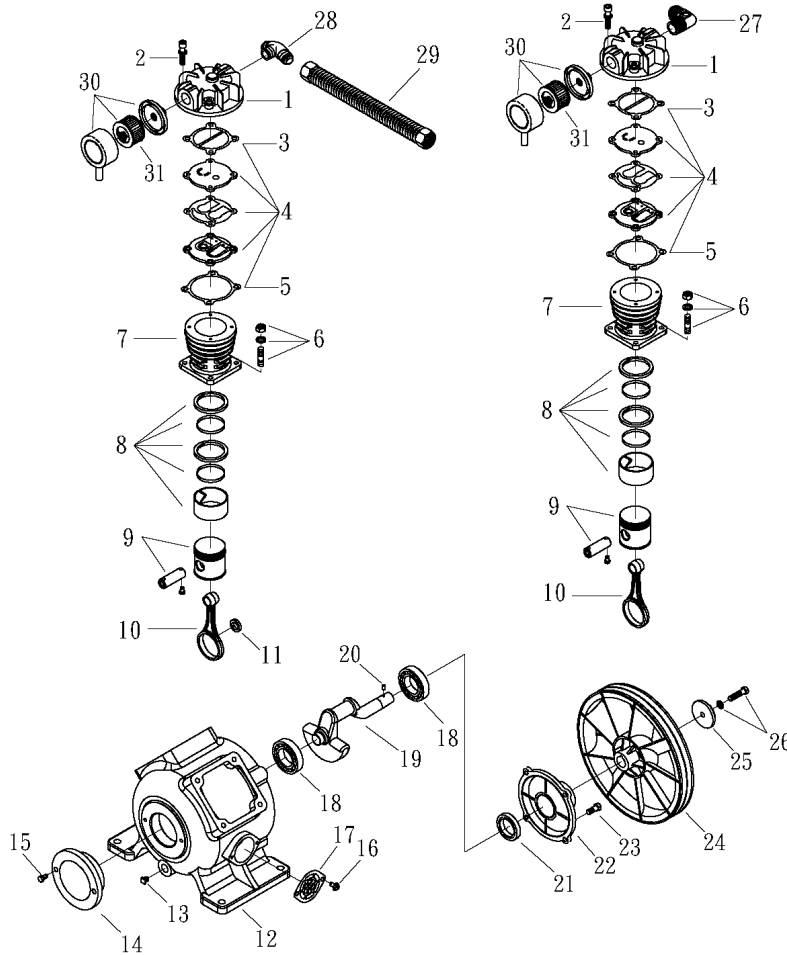

## SPARE PARTS LIST

NO:QC-2012

REF. NO.	DESCRIPTION	PART NO.	QTY.	REF. NO.	DESCRIPTION	PART NO.	QTY.
1	Cylinder head	3101084AB	2	17	Breather cover	3321010	1
2	Allen bolt set	3B01-M06*040V	8	18	Bearing	2N35-6205LLU	2
3	Cylinder head gasket	2G01-015C	2	19	Crankshaft & balancer	3304110	1
4	Inlet&Exhaust valve assembly	3B13-AC0765Y	2	20	Pulley key	2N47-63*09	1
5	Valve seat gasket	2G03-010H	2	21	Oil seal	2N50-TC24*47*07	1
6	Double head screw	3B11-001-A	8	22	Rear bearing seat	3311041	1
7	Cylinder	3201096	2	23	Hexagon bolt	2B00-SM08*025	4
8	Piston ring set	3B32-BF2065	2	24	Pulley	3PBF-125A124	1
9	Piston set	3B31-BF2065	2	25	Plate washer	2B30-08*35*35	1
10	Rod set	3B33-BF20	2	26	Hexagon bolt	3B00-SM08*035AV	1
11	Bushing	3156102	1	27	Exhaust elbow	2N06-04T04HC	1
12	Crankcase	3301143	1	28	Exhaust three way pipe	2N09-04H04T04H1C	1
13	Oil draining plug	2N33-002	1	29	Exhaust tube set	3B2-04*290	1
14	Front cover	3309050A	1	30	Air filter	2140038	2
15	Hexagon bolt	2B00-SM06*020	2	31	Filter element	2142021	2
16	Bolt	2B00-FM05*010WB	2				