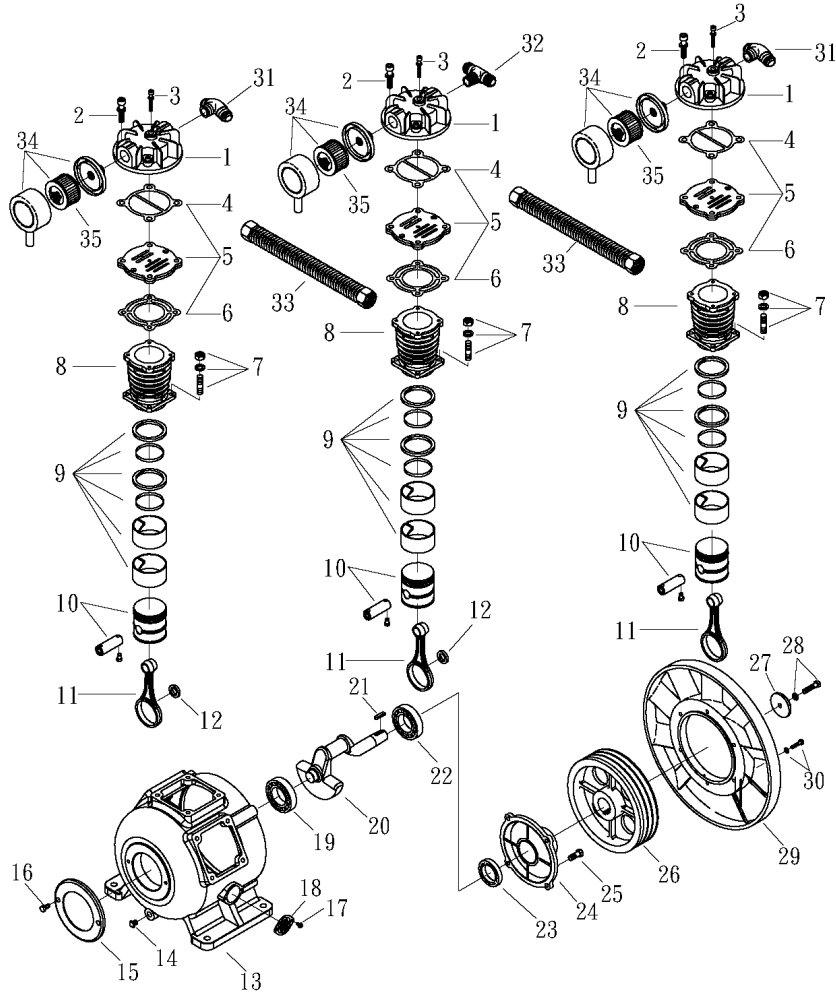

OMEGA COMPRESSORS

For us, it's not just business. It's personal.

MODEL : BF100

SPARE PARTS LIST

NO : QC-2101

REF. NO.	DESCRIPTION	PART NO.	QTY.	REF. NO.	DESCRIPTION	PART NO.	QTY.
1	Cylinder head	3101085AB	3	19	Bearing	2N35-6308LLU	1
2	Allen bolt set	3B01-M10*050V	12	20	Crankshaft & balancer	3304112	1
3	Allen bolt set	3B01-M06*052Z	4	21	Pulley key	2N47-10*8*40	1
4	Cylinder head gasket	2G01-029C	3	22	Oil seal	2N50-TC43*68*12	1
5	Inlet&Exhaust valve assembly	3B13-K95B95	3	23	Bearing	2N35-6309LLU	1
6	Valve seat gasket	2G03-020C	3	24	Rear bearing seat	3311043	1
7	Double head screw	3B11-003-A	12	25	Hexagon bolt	2B00-SM10*025	4
8	Cylinder	3201095	3	26	Pulley	3PBF-115B243	1
9	Piston ring set	3B32-BF5090	3	27	Plate washer	2B34-13*75*13	1
10	Piston set	3B31-BF5090	3	28	Hexagon bolt set	3B00-SM12*050V	1
11	Rod set	3B33-BF50	3	29	Fly wheel	3PBF-516*228	1
12	Bushing	3156103	2	30	Hexagon bolt set	3B00-SM08*035AV	6
13	Crankcase	3301145	1	31	Exhaust three way pipe	3N09-10H10T10H3P	2
14	Oil draining plug	2N33-002	1	32	Exhaust three way pipe	3N09-10H10T10H4P	1
15	Front cover	3309052A	1	33	Exhaust tube set	3B2-10*270	2
16	Hexagon bolt	2B00-SM08*025	2	34	Air filter	2140011	3
17	Bolt	2B00-FM05*010WB	4	35	Filter element	2142009	3
18	Breather cover set	2321010	2				