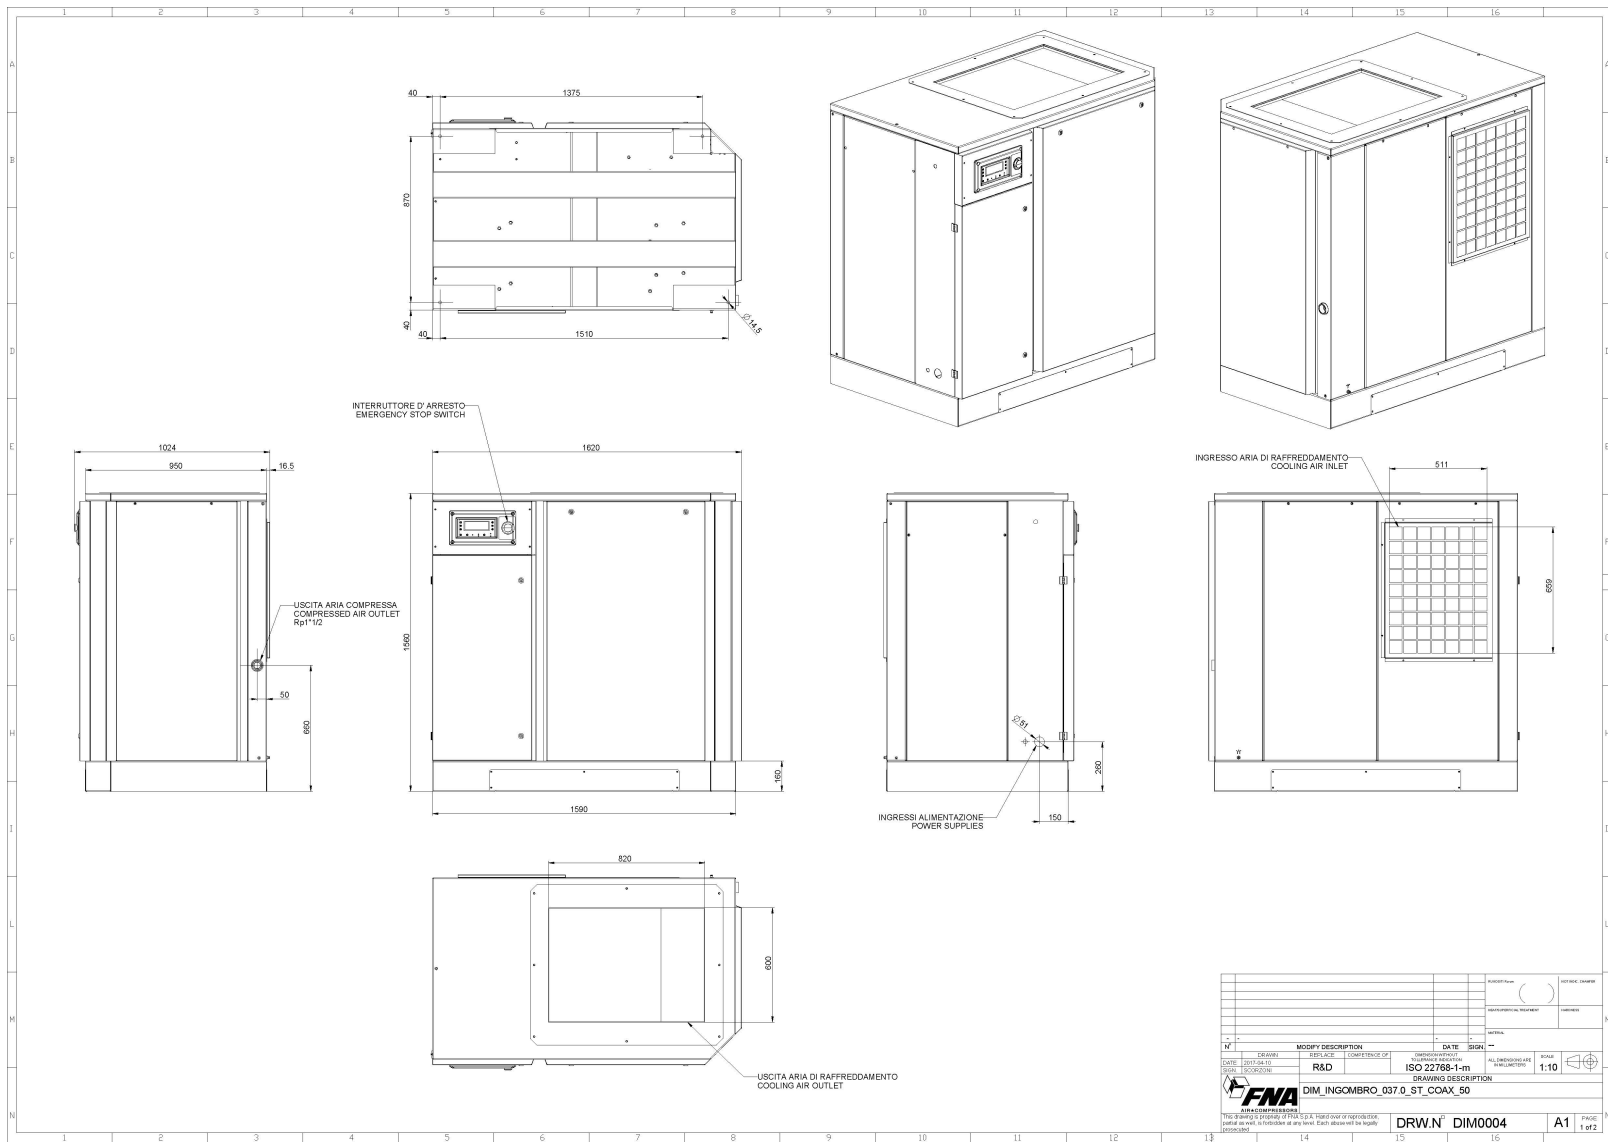

OMEGA POWER SYSTEM

For us, it's not just business. It's personal.

MODIFY DESCRIPTION				DATE	SIGN
DATE	CREATED	REPLACE	CONFERENCE OF	DATE	SIGN
DATE	REVISION	R&D	ISO 22768-1-01	SCALE	1:10
DRAWING DESCRIPTION					
DIM_INGOMBRO_037_0_ST_COAX_50					
DRW.N° DIM0004				A1	Page 1 of 2