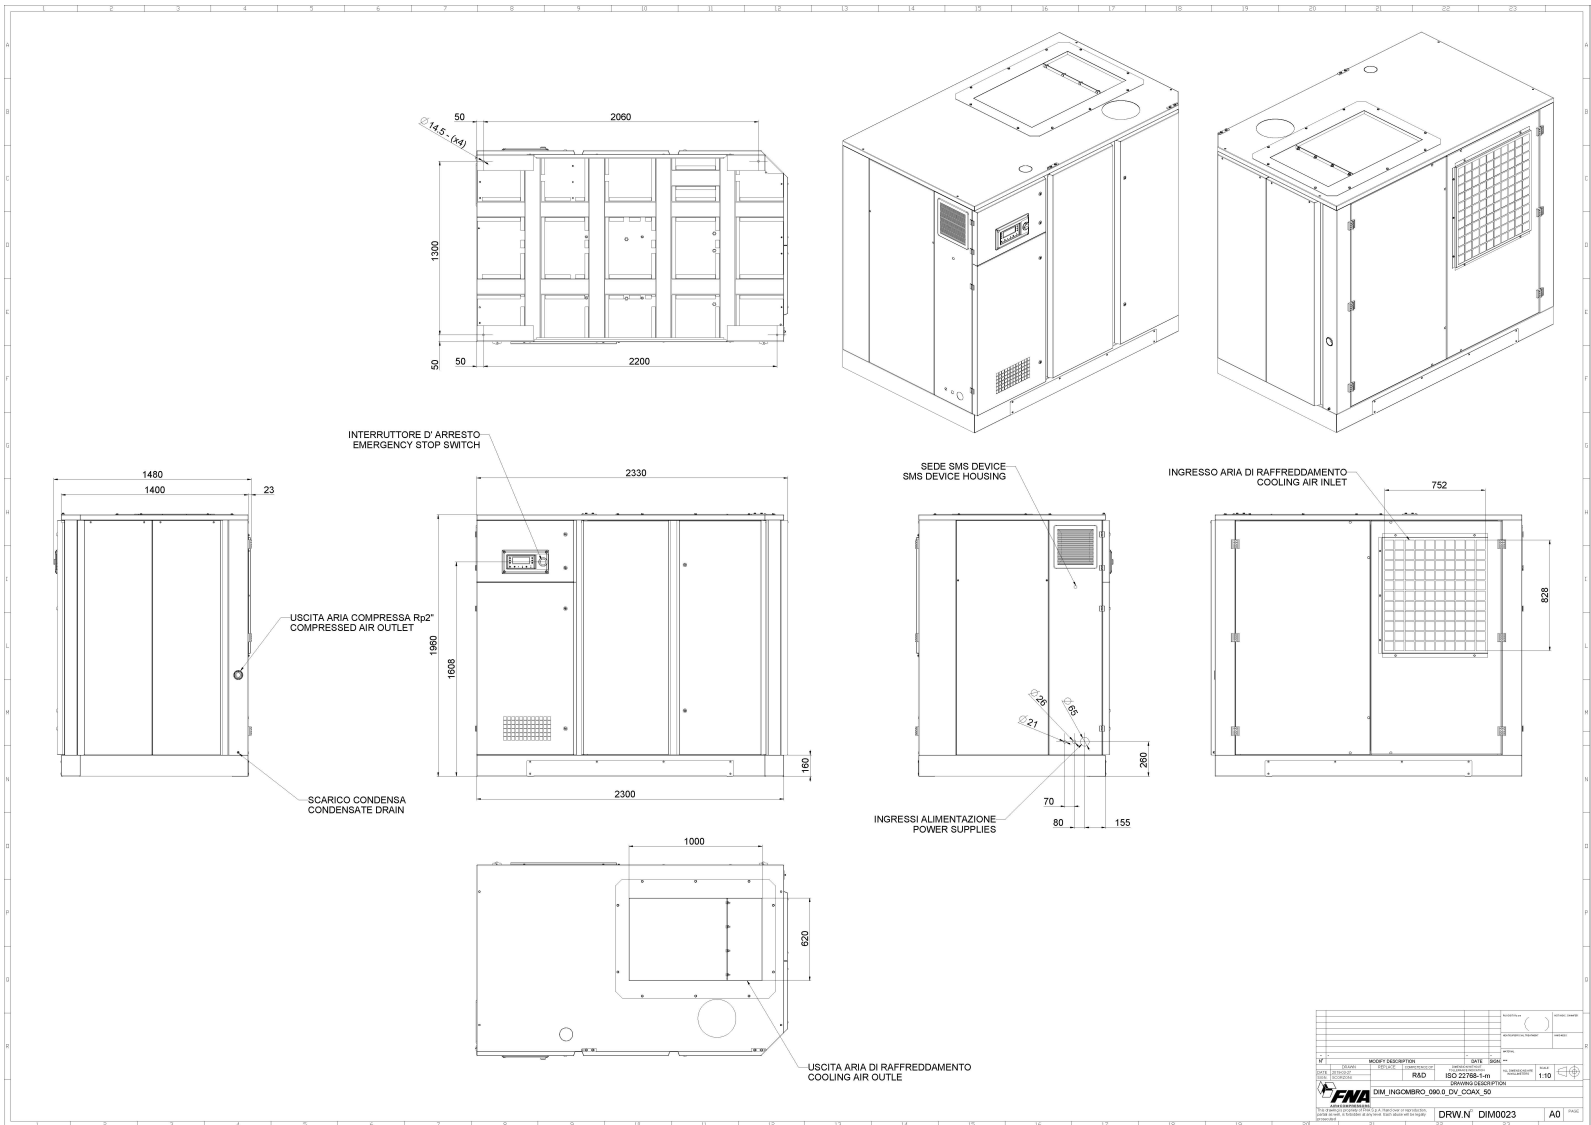

OMEGA POWER SYSTEM

For us, it's not just business. It's personal.

MODELLO EQUIPAGGIO RMD ISO 22788-1-4 DIM_INGOMBRO_000_D_DV_COAX_50		DATA 2008 PRODOTTORE 1:10 1:10
FMA DIM_INGOMBRO_000_D_DV_COAX_50		DRW.N DIM0023 A0