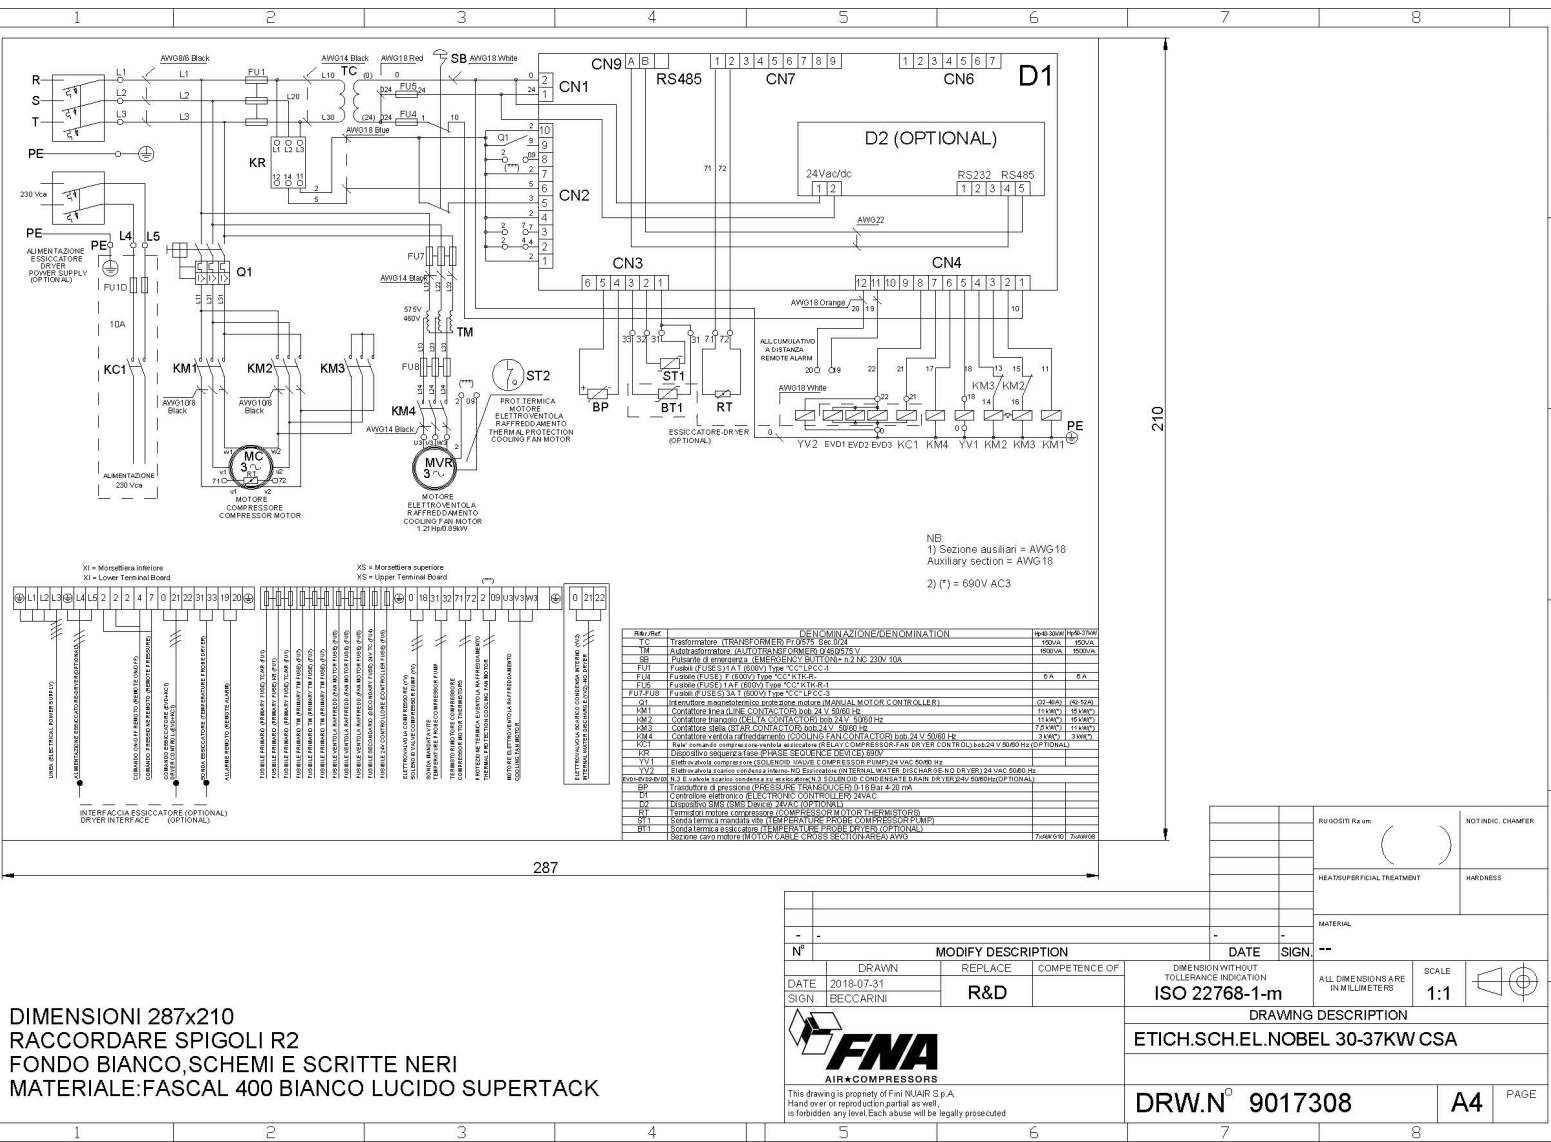

OMEGA POWER SYSTEM

For us, it's not just business. It's personal.

DIMENSIONI 287x210
RACCORDARE SPIGOLI R2
FONDO BIANCO, SCHEMI E SCRITTE NERI
MATERIALE: FASCAL 400 BIANCO LUCIDO SUPERTACK

N°		MODIFY DESCRIPTION		DATE	SIGN.
DATE	2018-07-31	DRAWN	REPLACE	COMPETENCE OF	
SIGN.	BECCARINI	R&D			

DIMENSIONI WITH TOLERANCE INDICATION		SCALE	
ISO 22768-1-m		1:1	

DRAWING DESCRIPTION	
ETICH.SCH.EL.NOBEL 30-37KW CSA	
DRW.N°	9017308
A4	PAGE